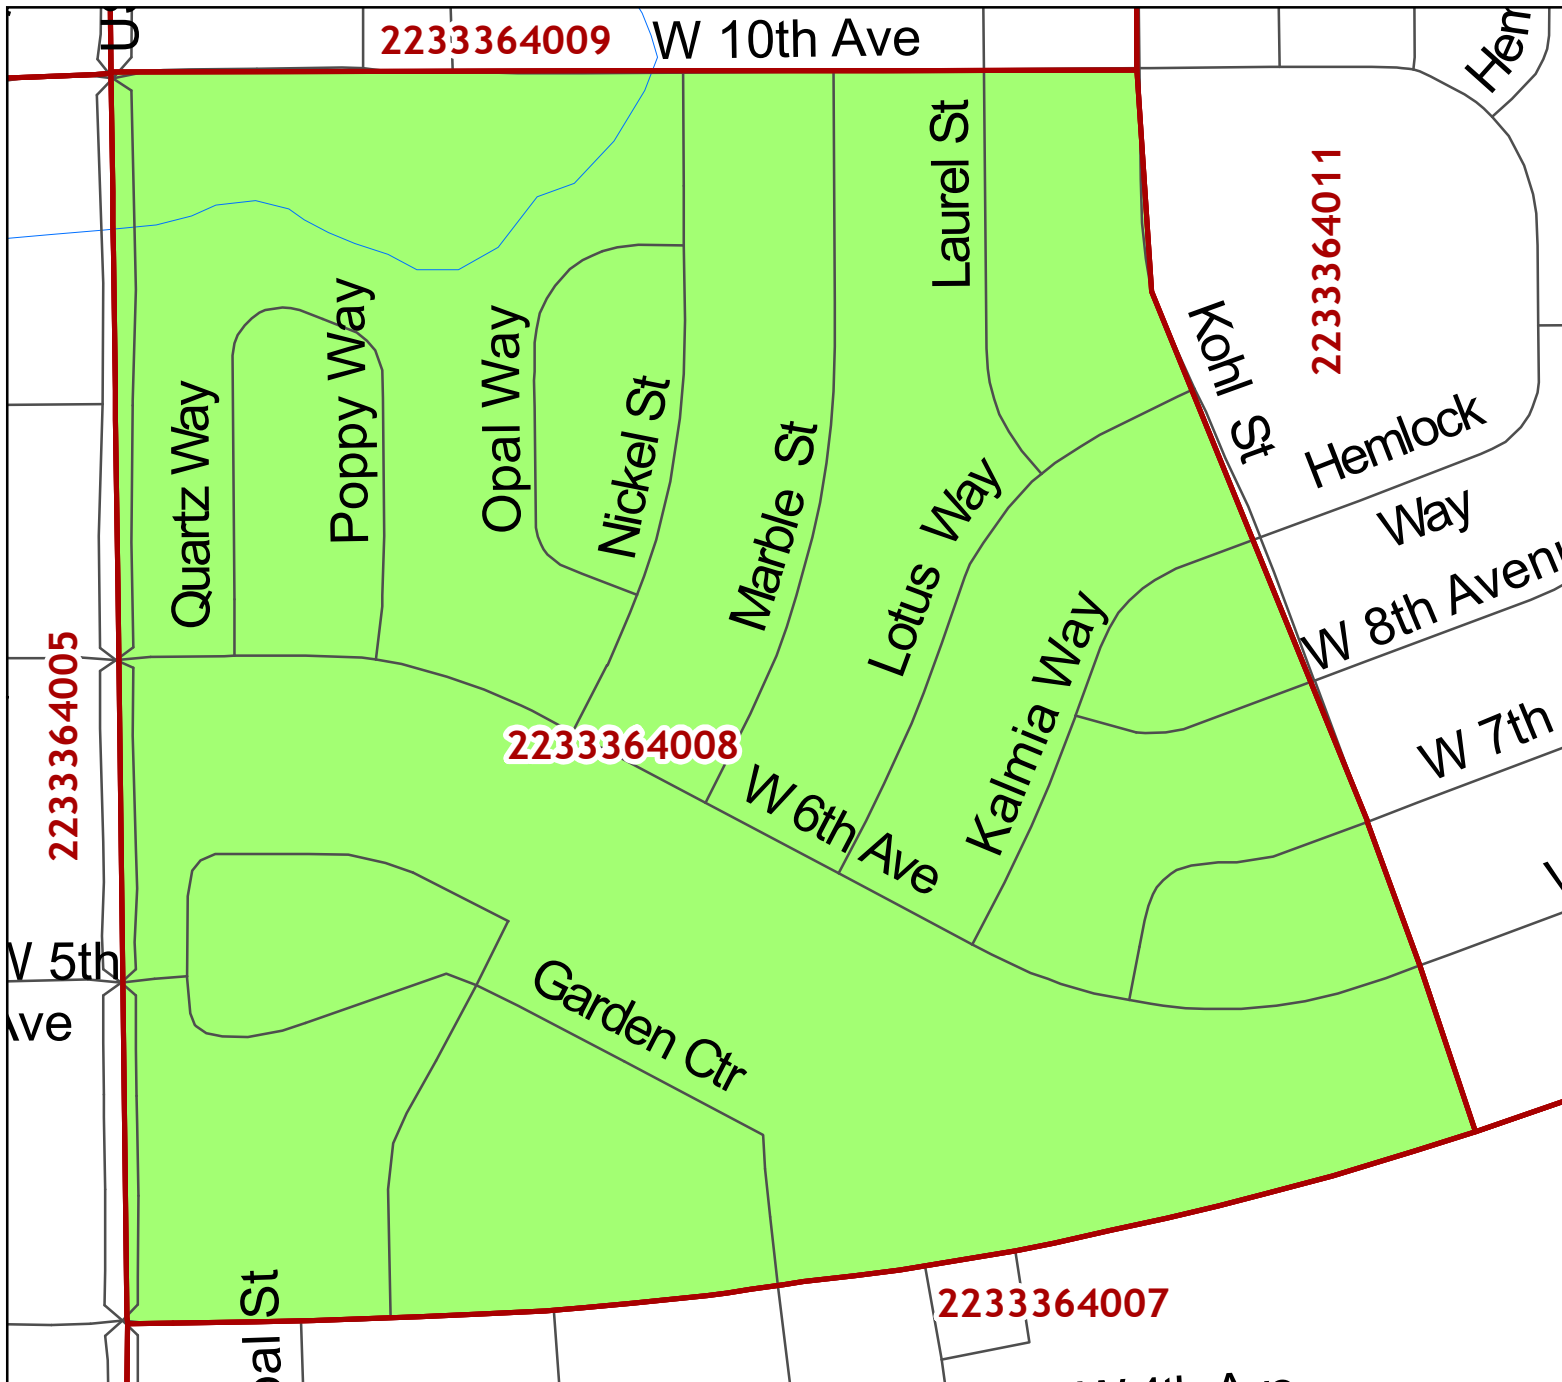

# The City and County of Broomfield Precincts

Official General Election Wards

## Precinct 2233364008

-  Broomfield Precincts
- City Council Wards**
- Ward**
-  WARD-1
-  WARD-2
-  WARD-3
-  WARD-4
-  WARD-5
-  Broomfield Limits