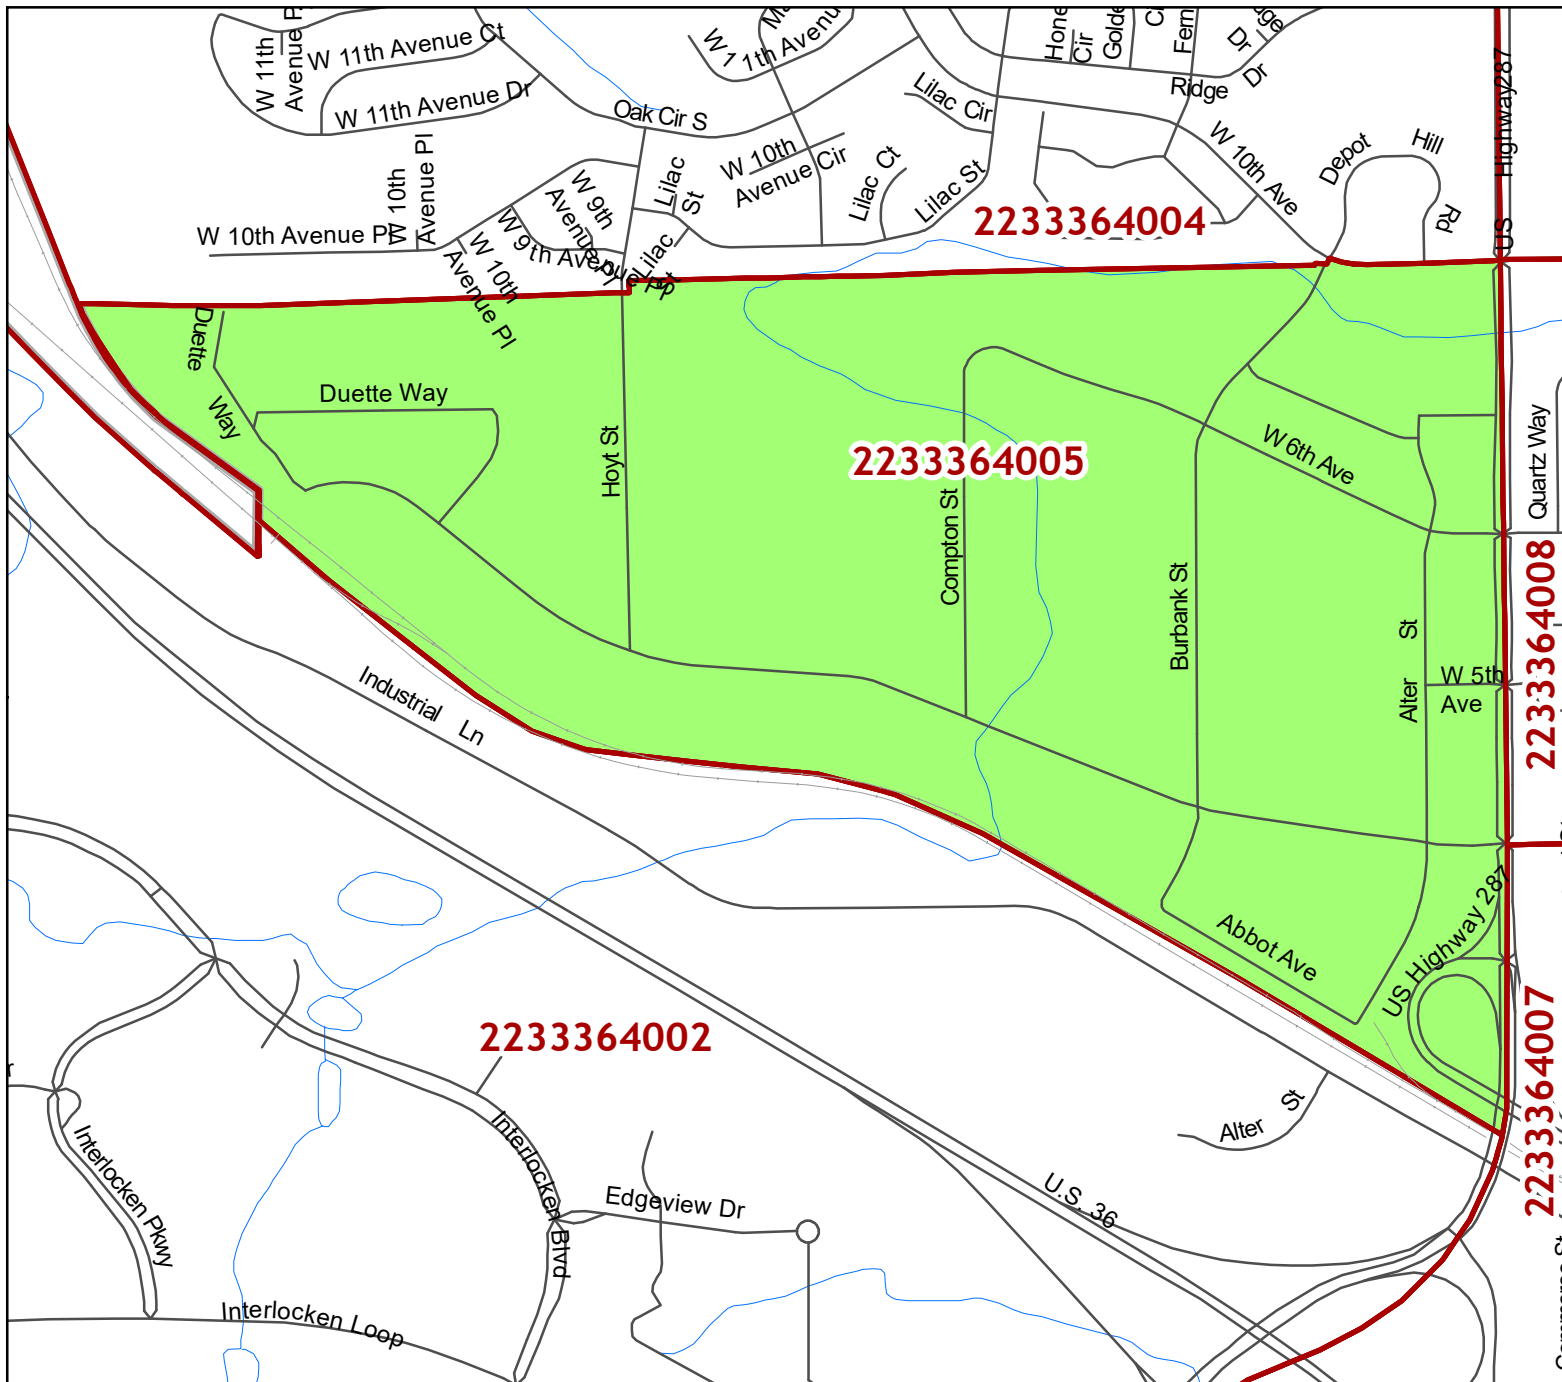

The City and County of Broomfield Precincts

Official General Election Wards

Precinct 2233364005

- Broomfield Precincts
- City Council Wards**
- Ward**
- WARD-1
- WARD-2
- WARD-3
- WARD-4
- WARD-5
- Broomfield Limits