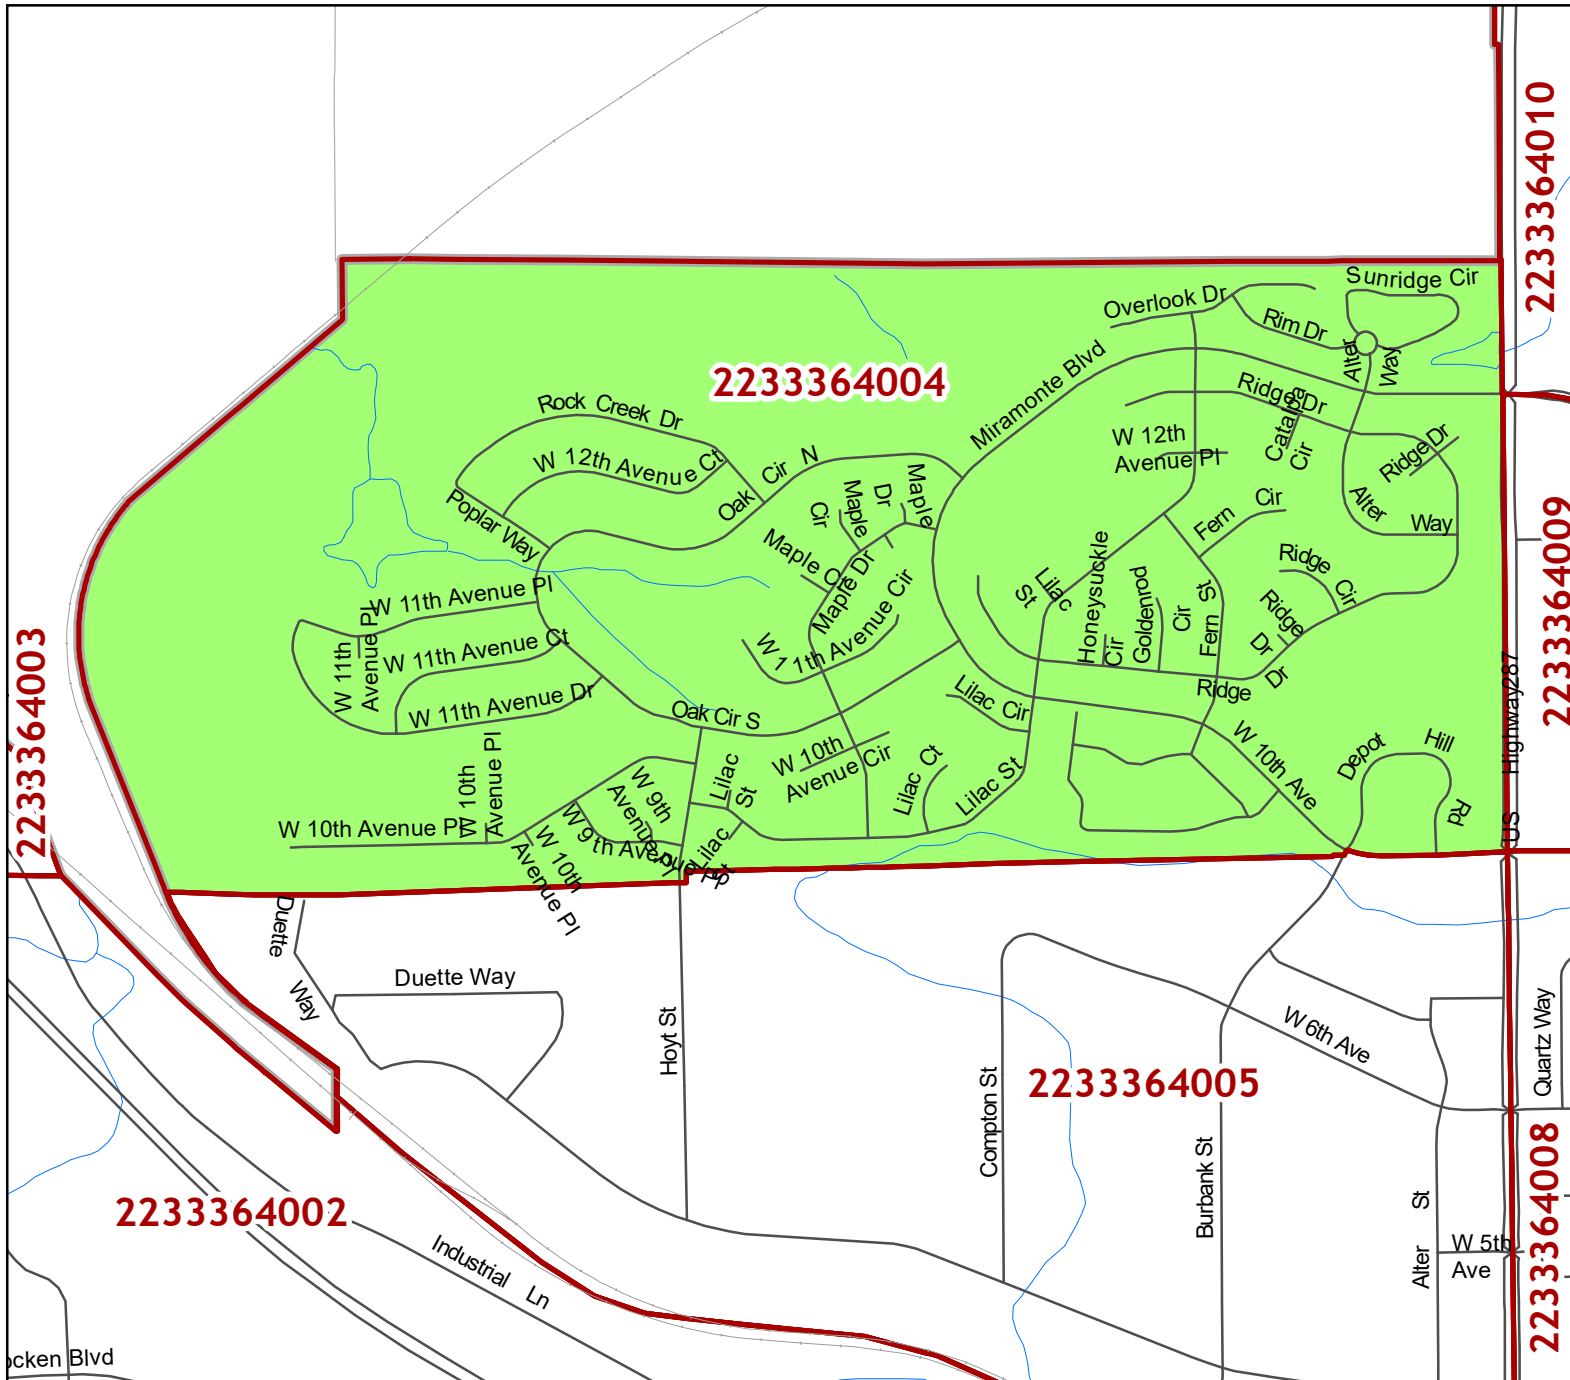

The City and County of Broomfield Precincts

Official General Election Wards

Precinct 2233364004

- Broomfield Precincts
- City Council Wards**
- Ward**
- WARD-1
- WARD-2
- WARD-3
- WARD-4
- WARD-5
- Broomfield Limits