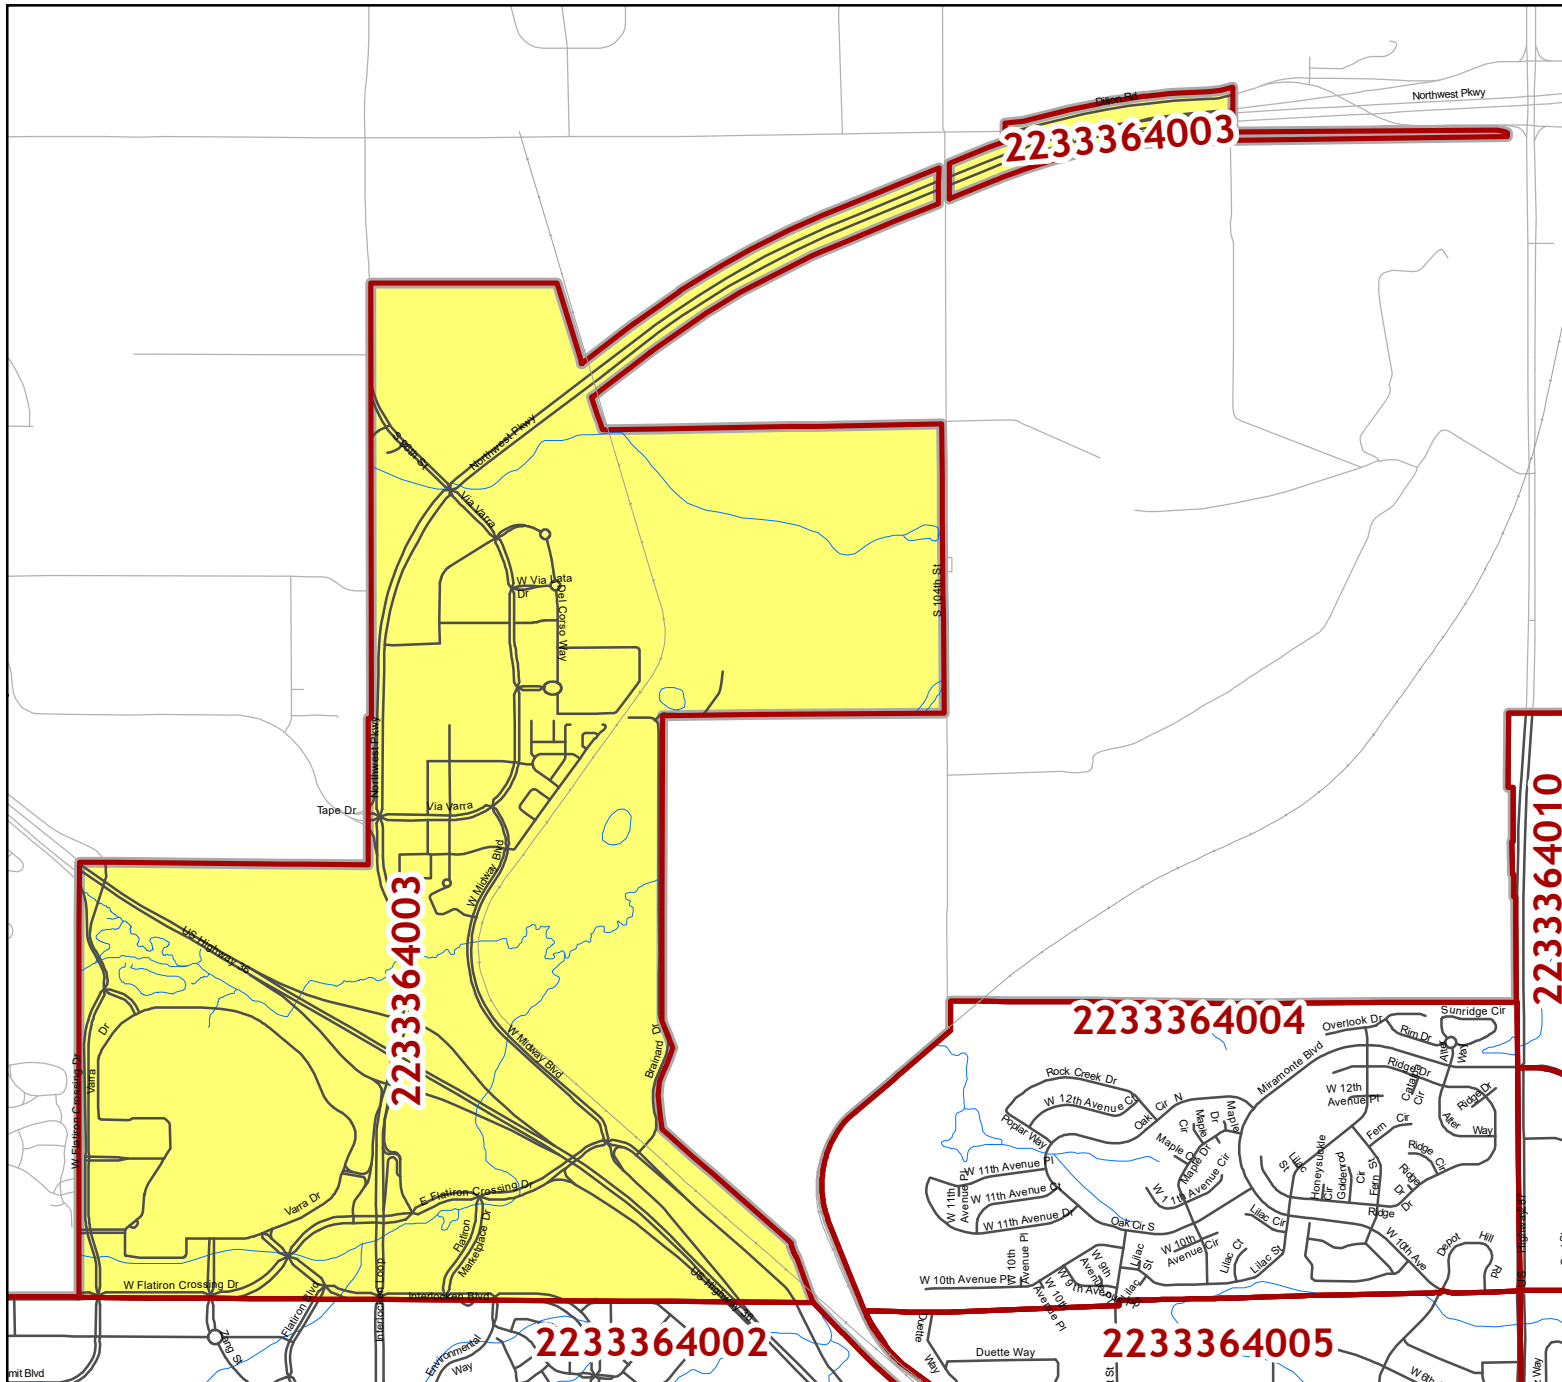

The City and County of Broomfield Precincts

Official General Election Wards

Precinct 2233364003

Broomfield Precincts

City Council Wards

Ward

WARD-1

WARD-2

WARD-3

WARD-4

WARD-5

Broomfield Limits