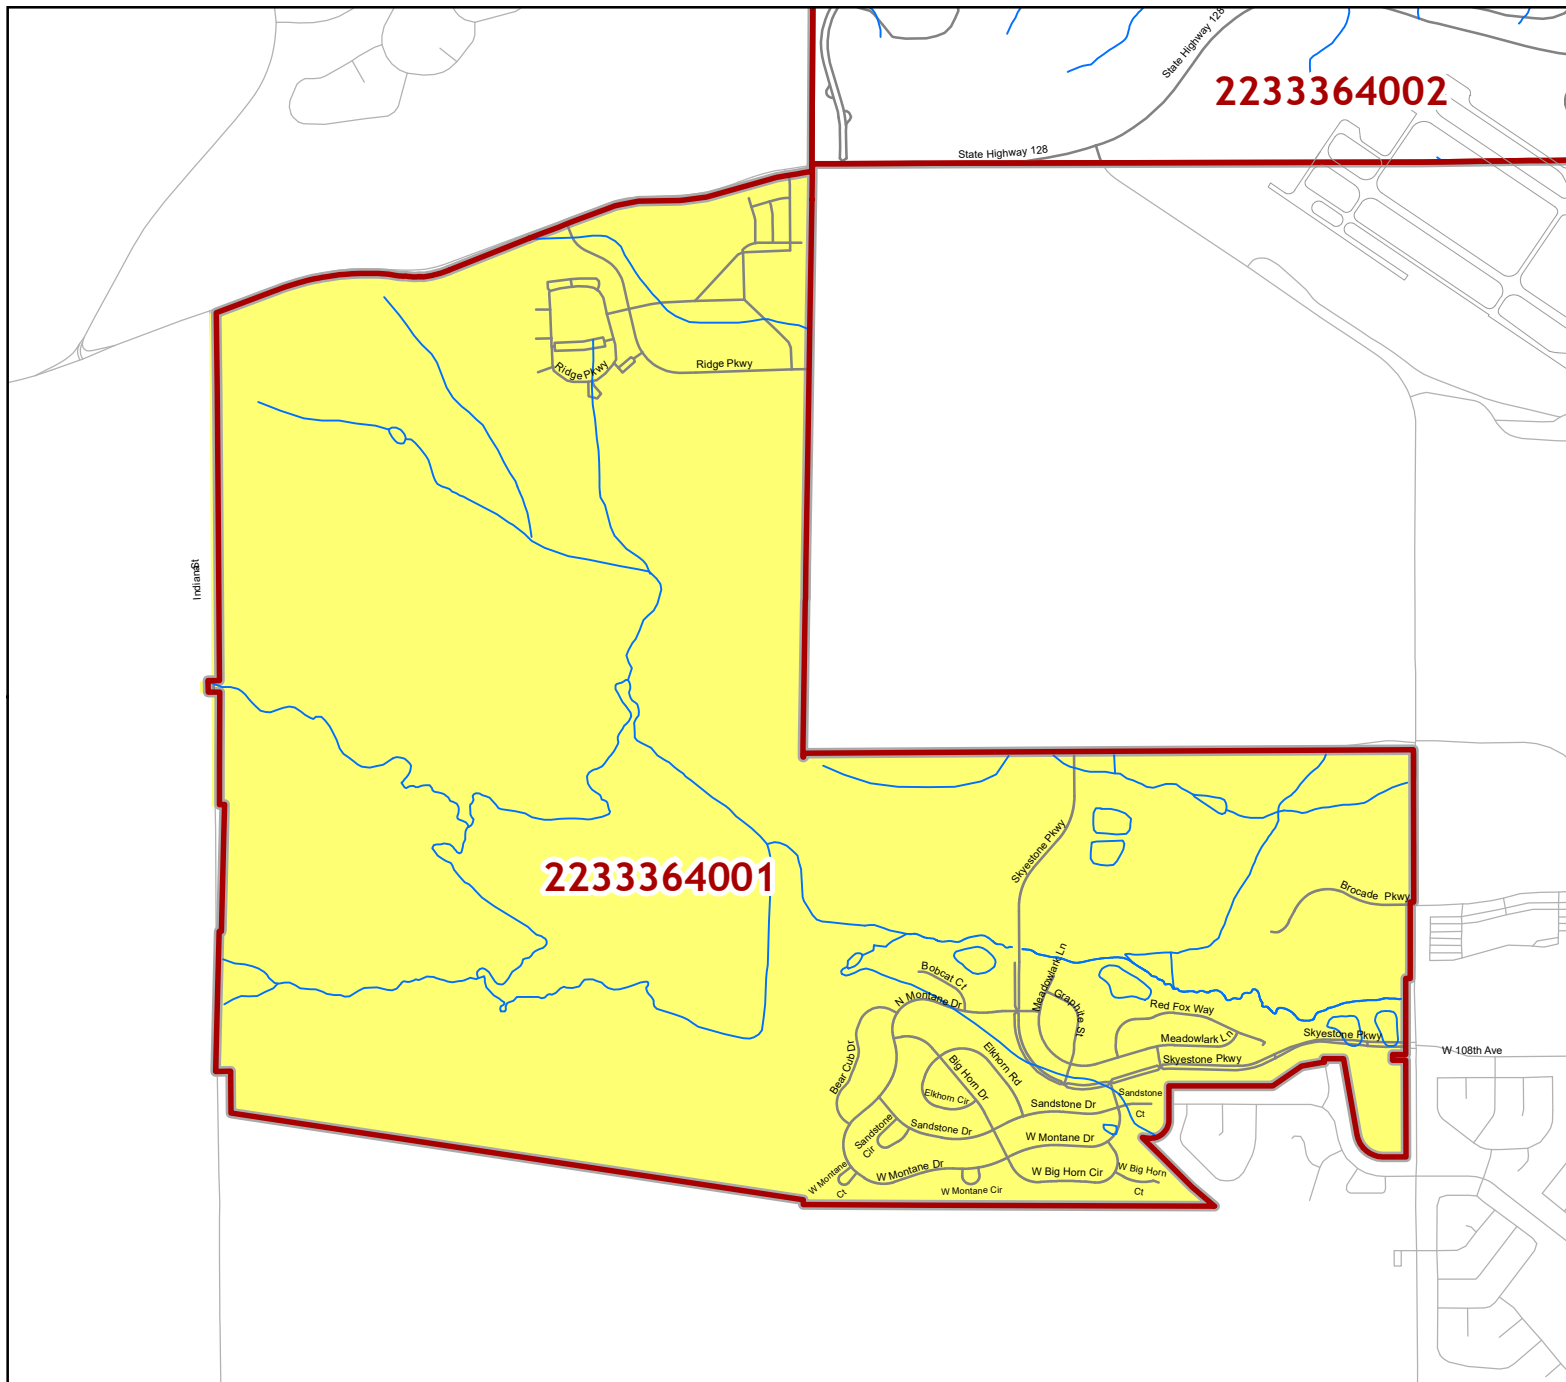

The City and County of Broomfield Precincts

Official General Election Wards

Precinct 2233364001

-  Broomfield Precincts
- City Council Wards**
- Ward**
-  WARD-1
-  WARD-2
-  WARD-3
-  WARD-4
-  WARD-5
-  Broomfield Limits